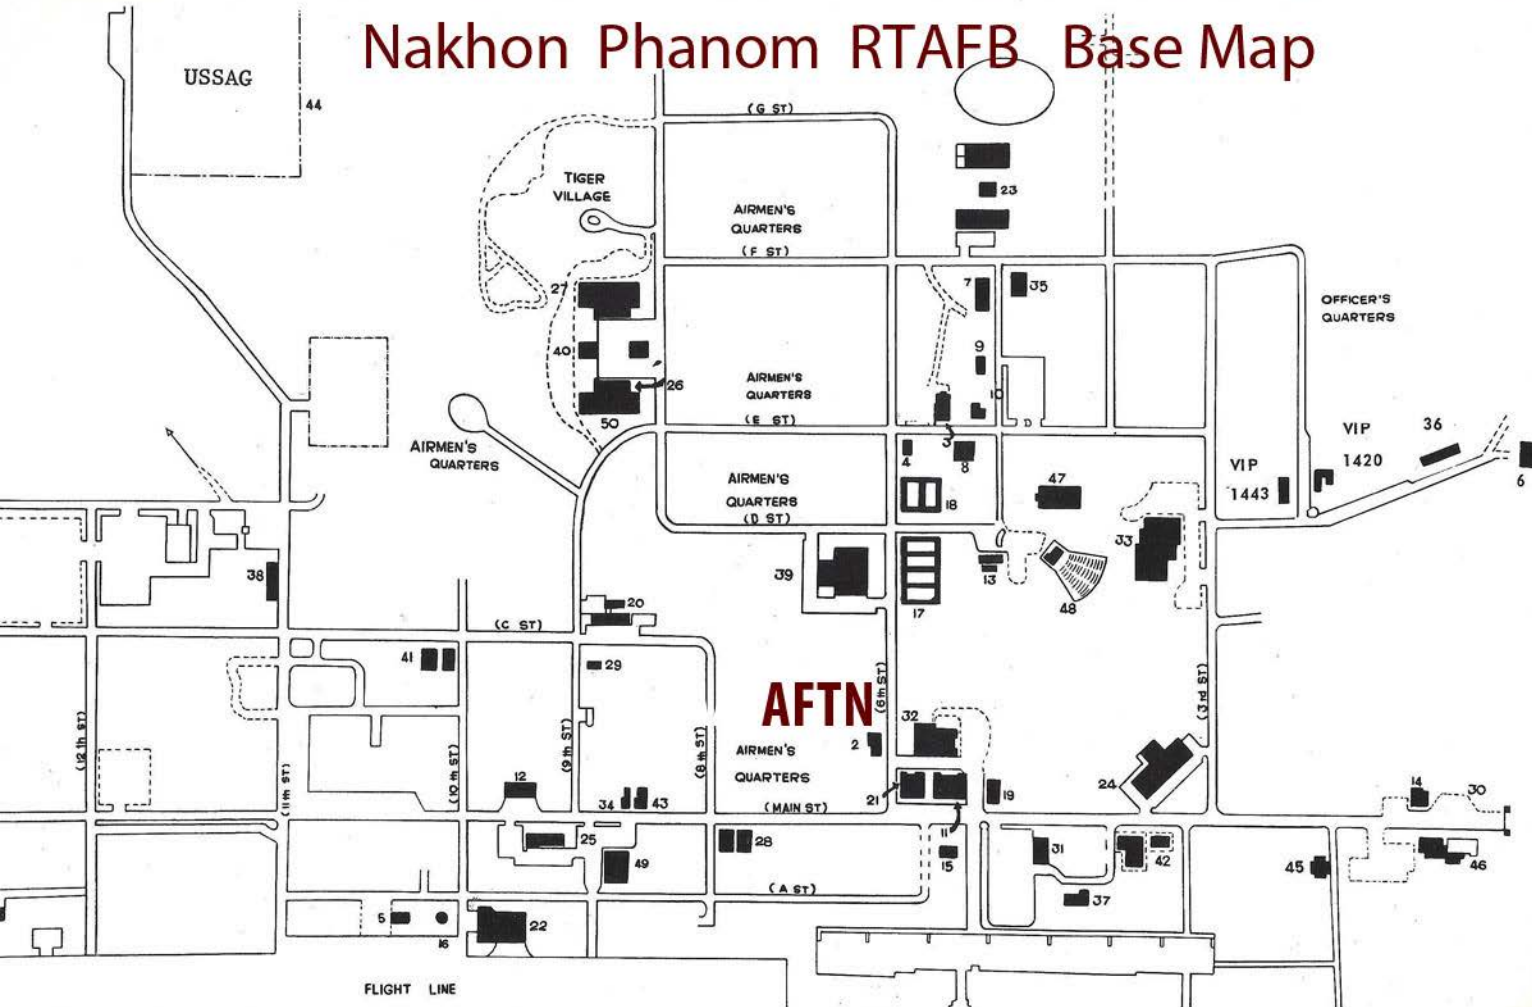

# Nakhon Phanom RTAFB Base Map

**MAP LEGEND --** 1. Aerial Port; 2. AFTN; 4. Bank of America; 5. Base Operations; 6. Billing Office; 7. Bowling Alley; 8. BX; 9. BX Cafeteria, Foodland; 10. BX Concession Center, Barbershop; 11. CBPO; 12. Civil Engineering; 13. Chapel; 14. Civilian Personnel; 15. Clothing Sales; 16. Control Tower; 17. Tennis Courts; 18. Volleyball, Basketball Courts; 19. Data Automation, Graphics; 20. Hospital; 21. Finance; 22. Fire Station; 23. Gymnasium, Track; 24. Hq 56 Combat Spt Gp; 25. Hq 56 Spcl Ops Wg; 26. Hobby Center; 27. Library, Education Center; 28. Life Support; 29. MARS Station; 30. Main Gate; 31. Motor Pool; 32. NCO Open Mess; 33. Officers Open Mess; 34. Photo Lab; 35. Post Office; 36. Sawadee Inn; 37. Security Police; 38. Service Station; 39. Skyraider Inn (Dining Hall); 40. Special Services; 41. Supply, BEMO; 42. Swimming Pool; 43. Telephone Exchange; 44. USSAG; 45. Thai Base Hq; 46. Thai Restaurant; 47. Indoor Theater; 48. Outdoor Theater; 49. TUOC, Command Post; 50. USO Club.